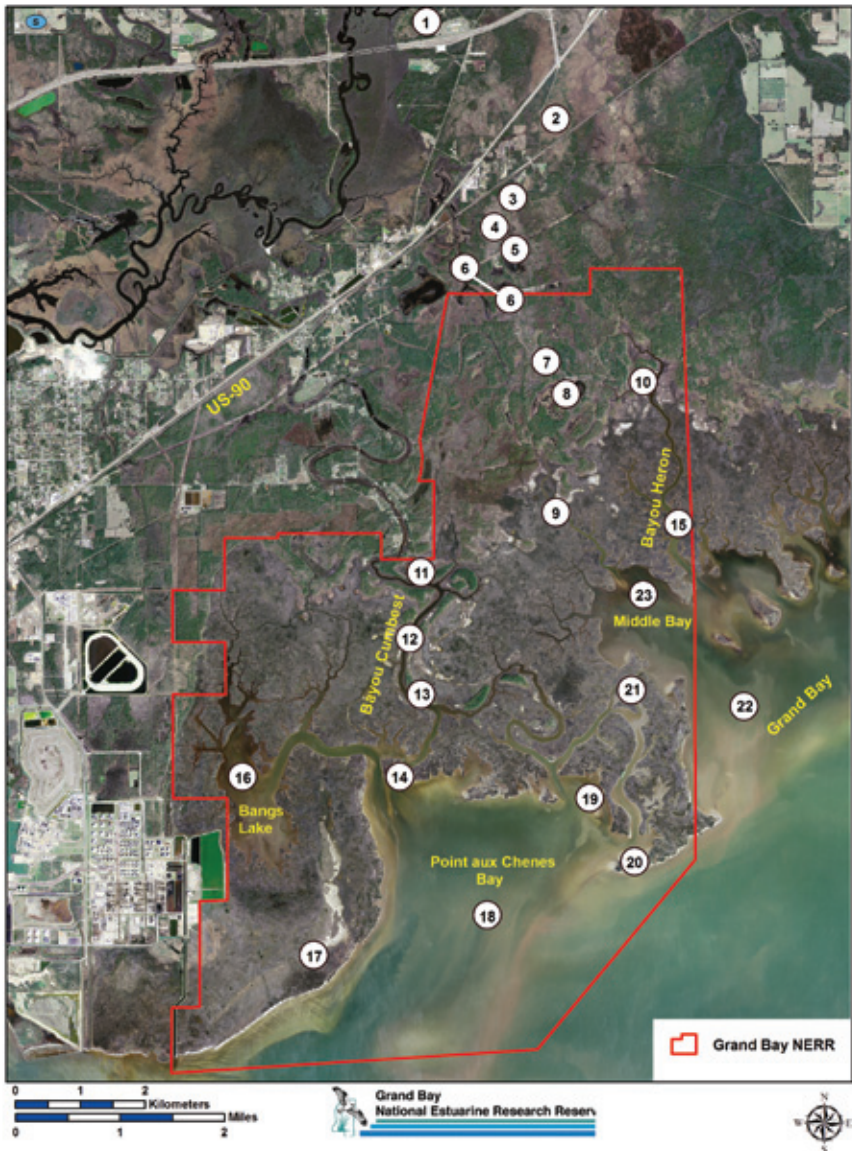

# Birding Locations Map

## Legend to the Birding Locations Map

- 1.** ESCATAWPA TRAIL
- 2.** PECAN ROAD
- 3.** BAYOU HERON ROAD
- 4.** COASTAL RESOURCES CENTER SAVANNAS
- 5.** POWER LINE RIGHT-OF-WAY
- 6.** HAWKES' MARSH
- 7.** OAK GROVE BIRDING TRAIL
- 8.** GOAT FARM
- 9.** MIDDLE BAYOU
- 10.** BAYOU HERON BOAT LAUNCH
- 11.** POINT O' PINES BOAT LAUNCH
- 12.** BAYOU CUMBEST
- 13.** KENNY'S ISLAND
- 14.** BANGS ISLAND
- 15.** BAYOU HERON
- 16.** BANGS LAKE
- 17.** POINT AUX CHENES
- 18.** POINT AUX CHENES BAY
- 19.** JOSE BAY
- 20.** GRAND BATTURES WASHOVER
- 21.** CATCH 'EM ALL BAR
- 22.** GRAND BAY
- 23.** MIDDLE BAY