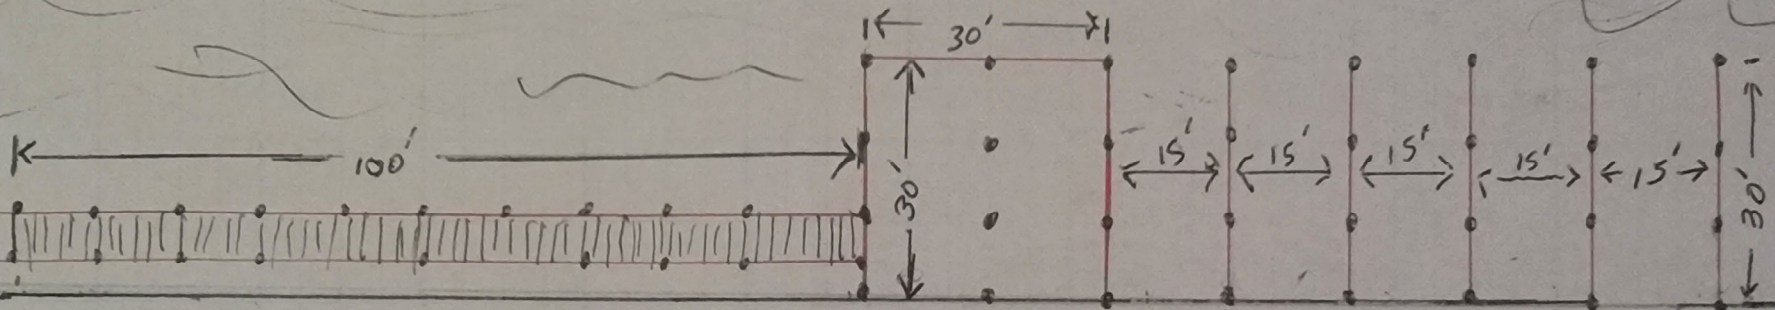

MAN MADE CANAL OFF BAYOU CADDY

Lambert Lv.

0' 20' 40' 60' 80' 100' 120' 140' 160' 180' 200' 220'